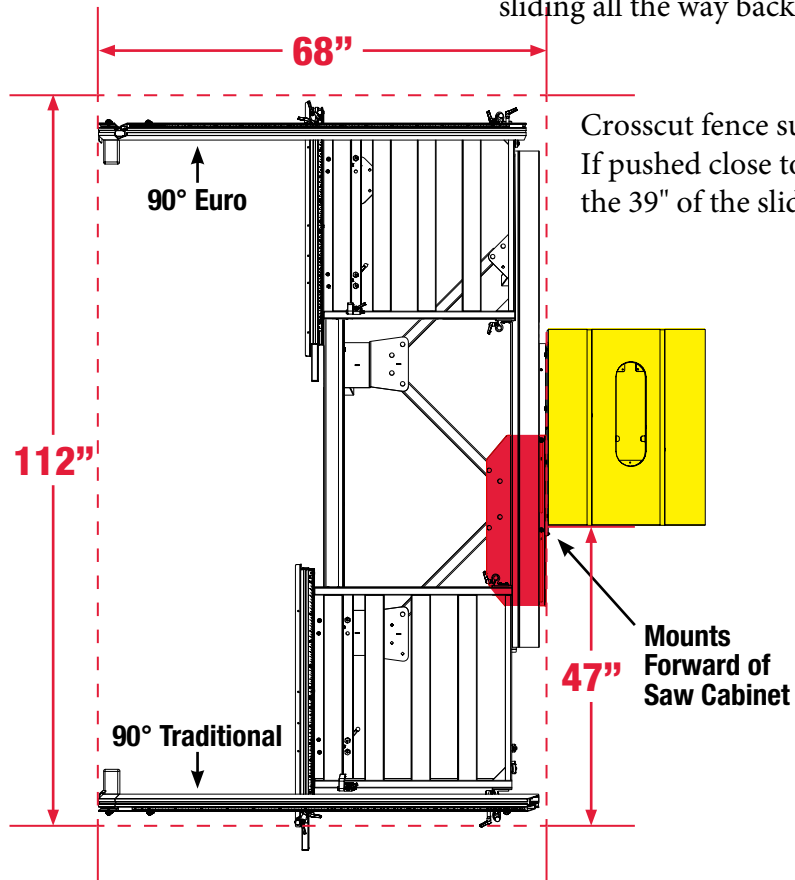

LARGE SLIDING TABLE FOOTPRINT DIMENSIONS

MODEL TSA-SA70

FRONT MOUNTING WITHOUT LEFT WING

CENTER MOUNTING WITHOUT LEFT WING

When the crosscut fence material support arm is fully extended, it adds an additional 35" to the width of the footprint and 37" to the length.

LARGE SLIDING TABLE FOOTPRINT DIMENSIONS

MODEL TSA-SA70

REAR MOUNTING WITHOUT LEFT WING

When the crosscut fence material support arm is fully extended, it adds an additional 35" to the width of the footprint and 37" to the length.