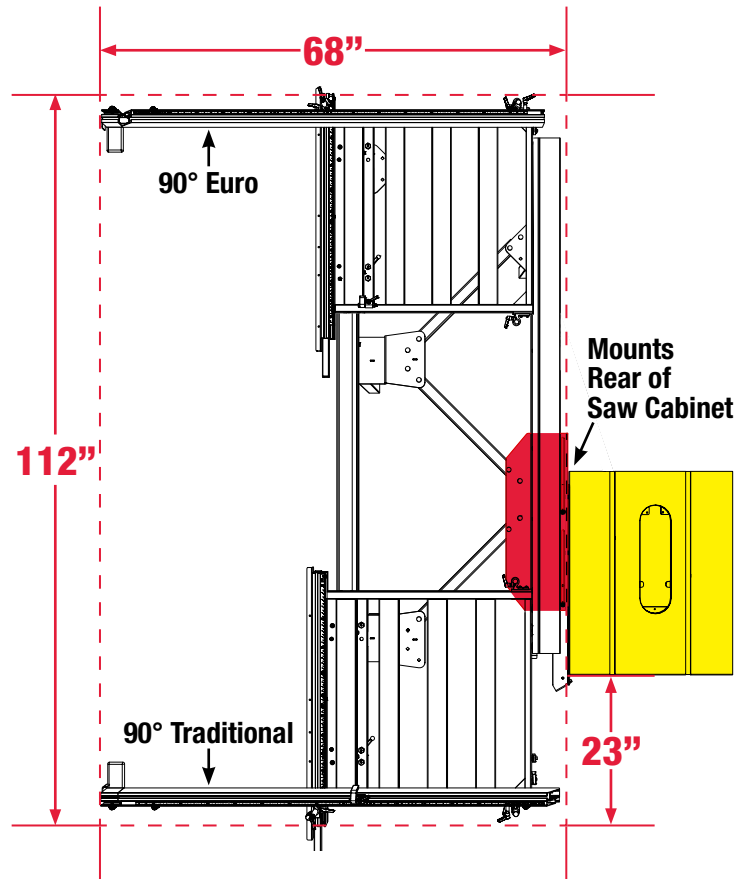

LARGE SLIDING TABLE FOOTPRINT DIMENSIONS

MODEL TSA-SA70

FRONT MOUNTING WITHOUT LEFT WING

CENTER MOUNTING WITHOUT LEFT WING

When the crosscut fence material support arm is fully extended, it adds an additional 35" to the width of the footprint and 37" to the length.

LARGE SLIDING TABLE FOOTPRINT DIMENSIONS

MODEL TSA-SA70

REAR MOUNTING WITHOUT LEFT WING

When the crosscut fence material support arm is fully extended, it adds an additional 35" to the width of the footprint and 37" to the length.