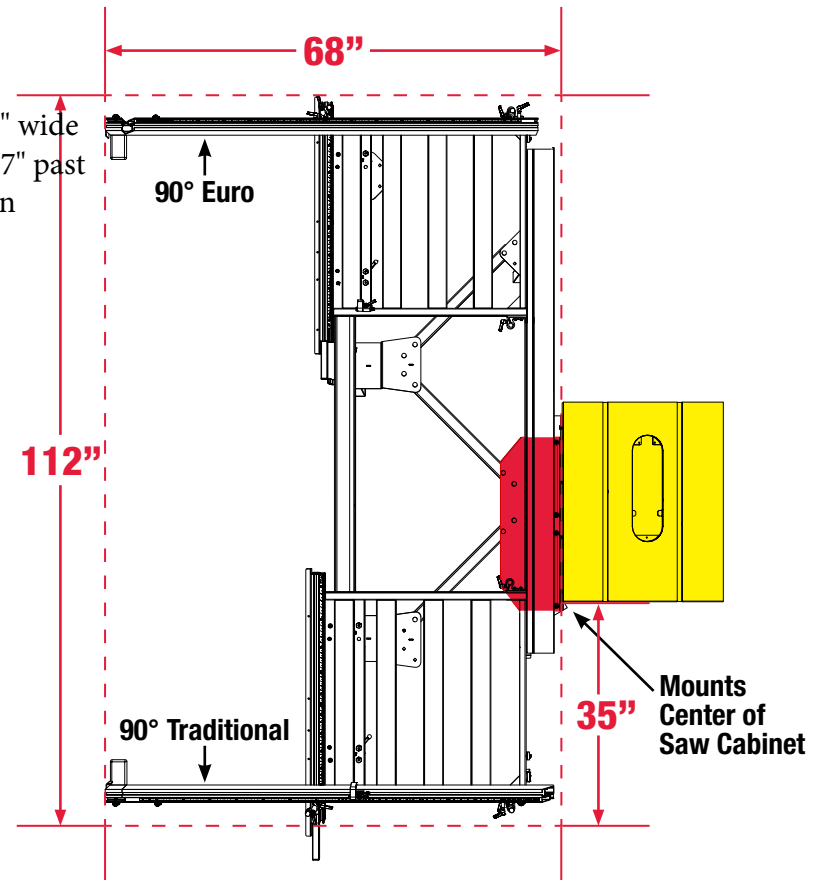

LARGE SLIDING TABLE FOOTPRINT DIMENSIONS

MODEL TSA-SA70

FRONT MOUNTING WITHOUT LEFT WING

CENTER MOUNTING WITHOUT LEFT WING

When the crosscut fence material support arm is fully extended, it adds an additional 35" to the width of the footprint and 37" to the length.

LARGE SLIDING TABLE FOOTPRINT DIMENSIONS

MODEL TSA-SA70

REAR MOUNTING WITHOUT LEFT WING

When the crosscut fence material support arm is fully extended, it adds an additional 35" to the width of the footprint and 37" to the length.